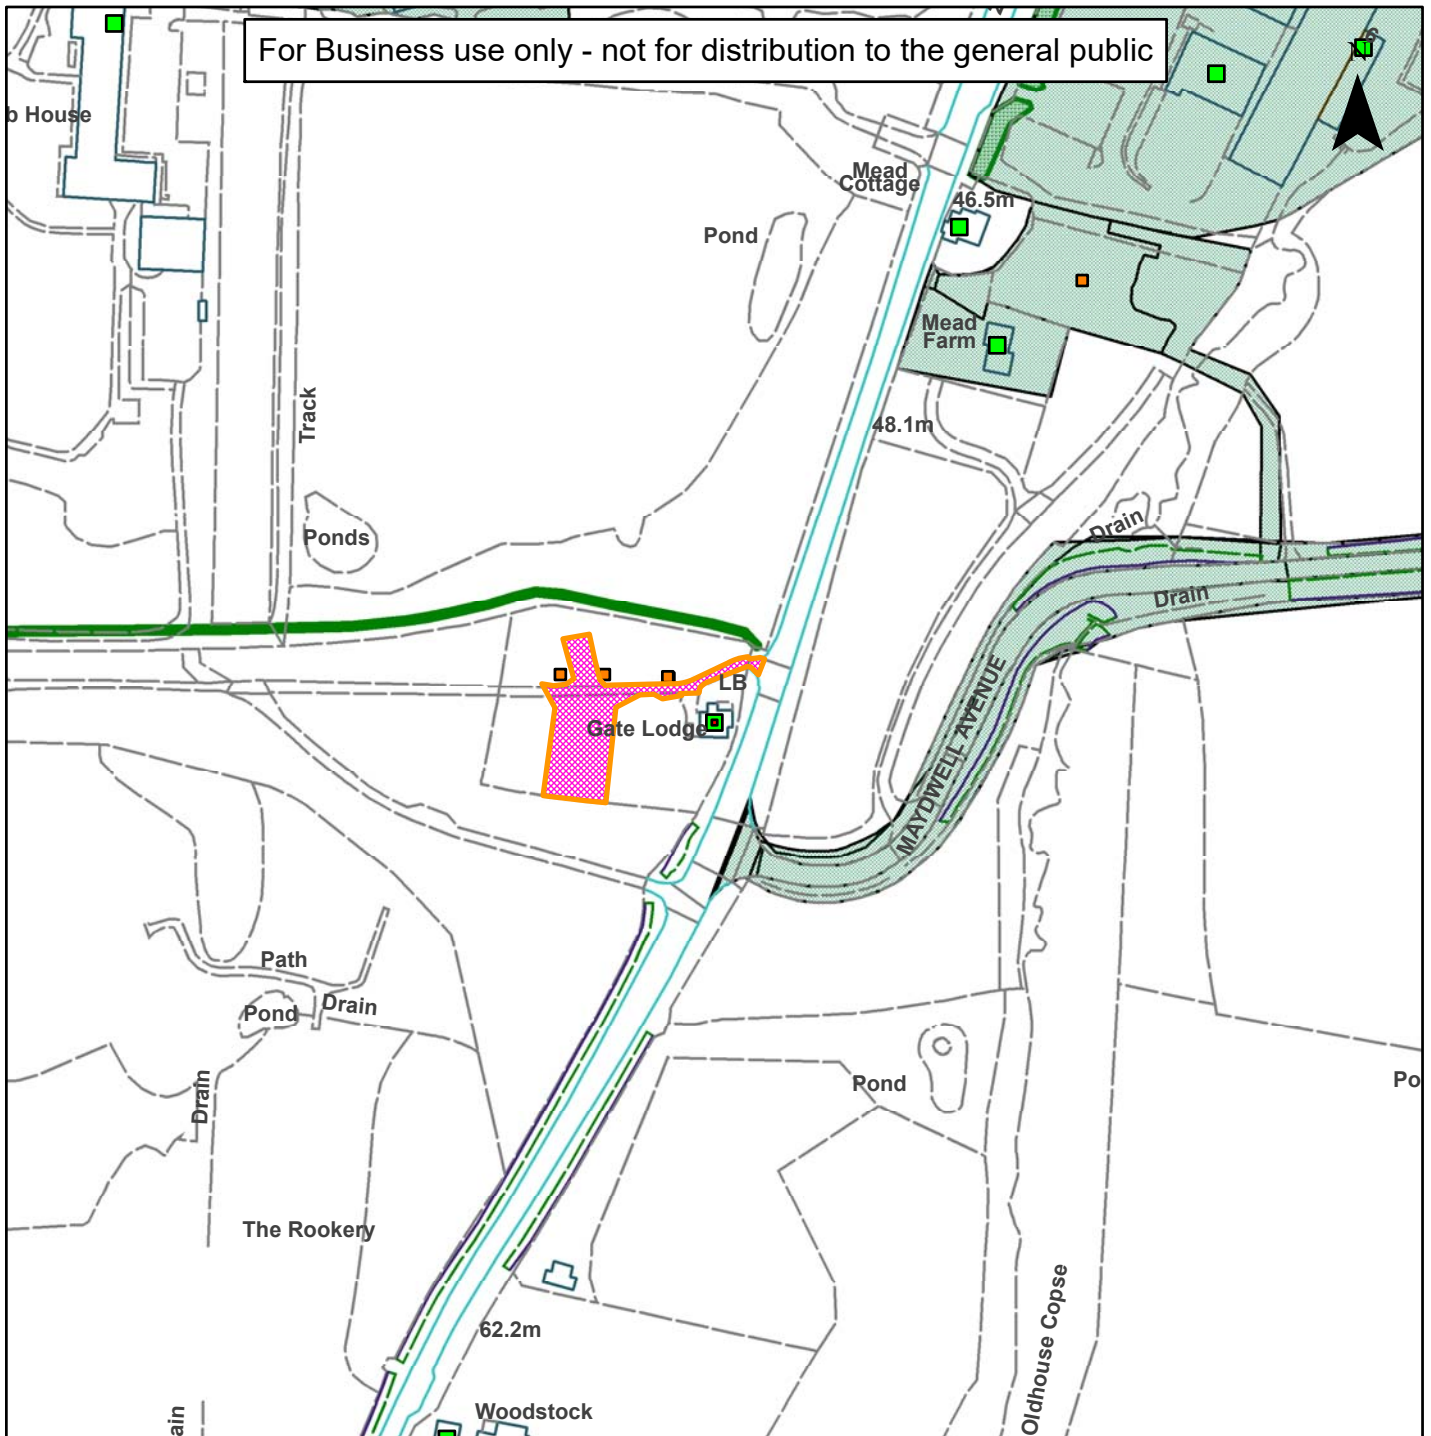

Not Set

For Business use only - not for distribution to the general public

Scale: 1:2,500

Reproduced from the Ordnance Survey map with permission of the Controller of Her Majesty's Stationery Office © Crown Copyright 2012.

Unauthorised reproduction infringes Crown Copyright and may lead to prosecution or civil proceedings.

Organisation	Horsham District Council
Department	
Comments	Not Set
Date	27/03/2018
MSA Number	100023865